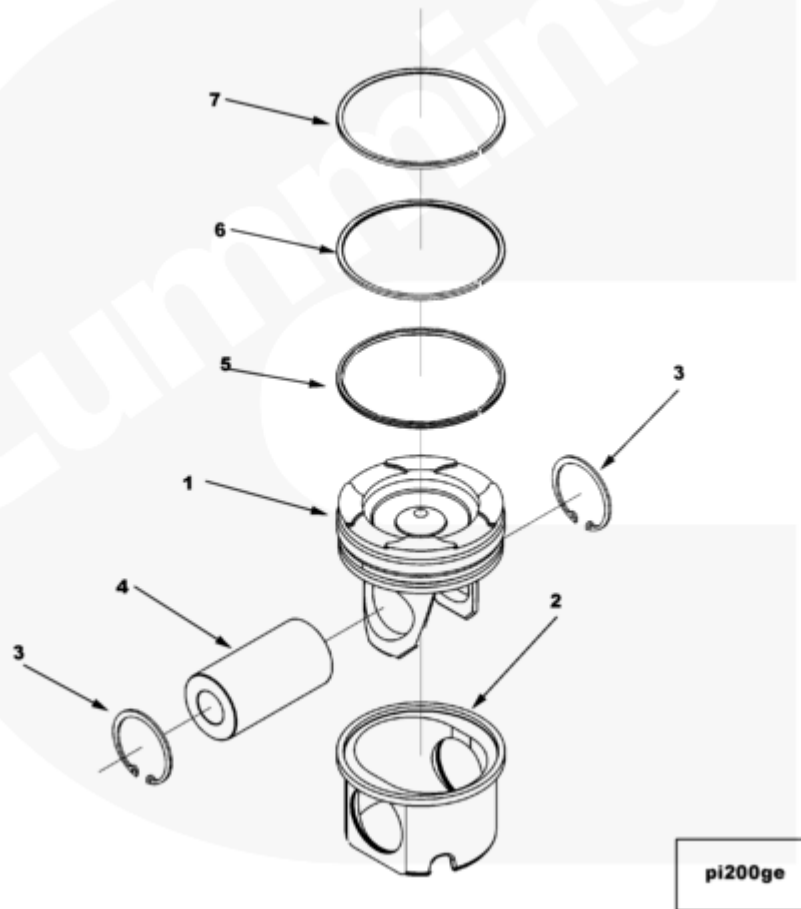

[SMALL](#) | [MEDIUM](#) | [LARGE](#)

Cart	Ref No	Part Number	Part Description	Required	Remarks
View My Cart					
		PP8545	Engine Piston Kit		
					Engine Piston Kit
☐		4089865	Engine Piston Kit	6